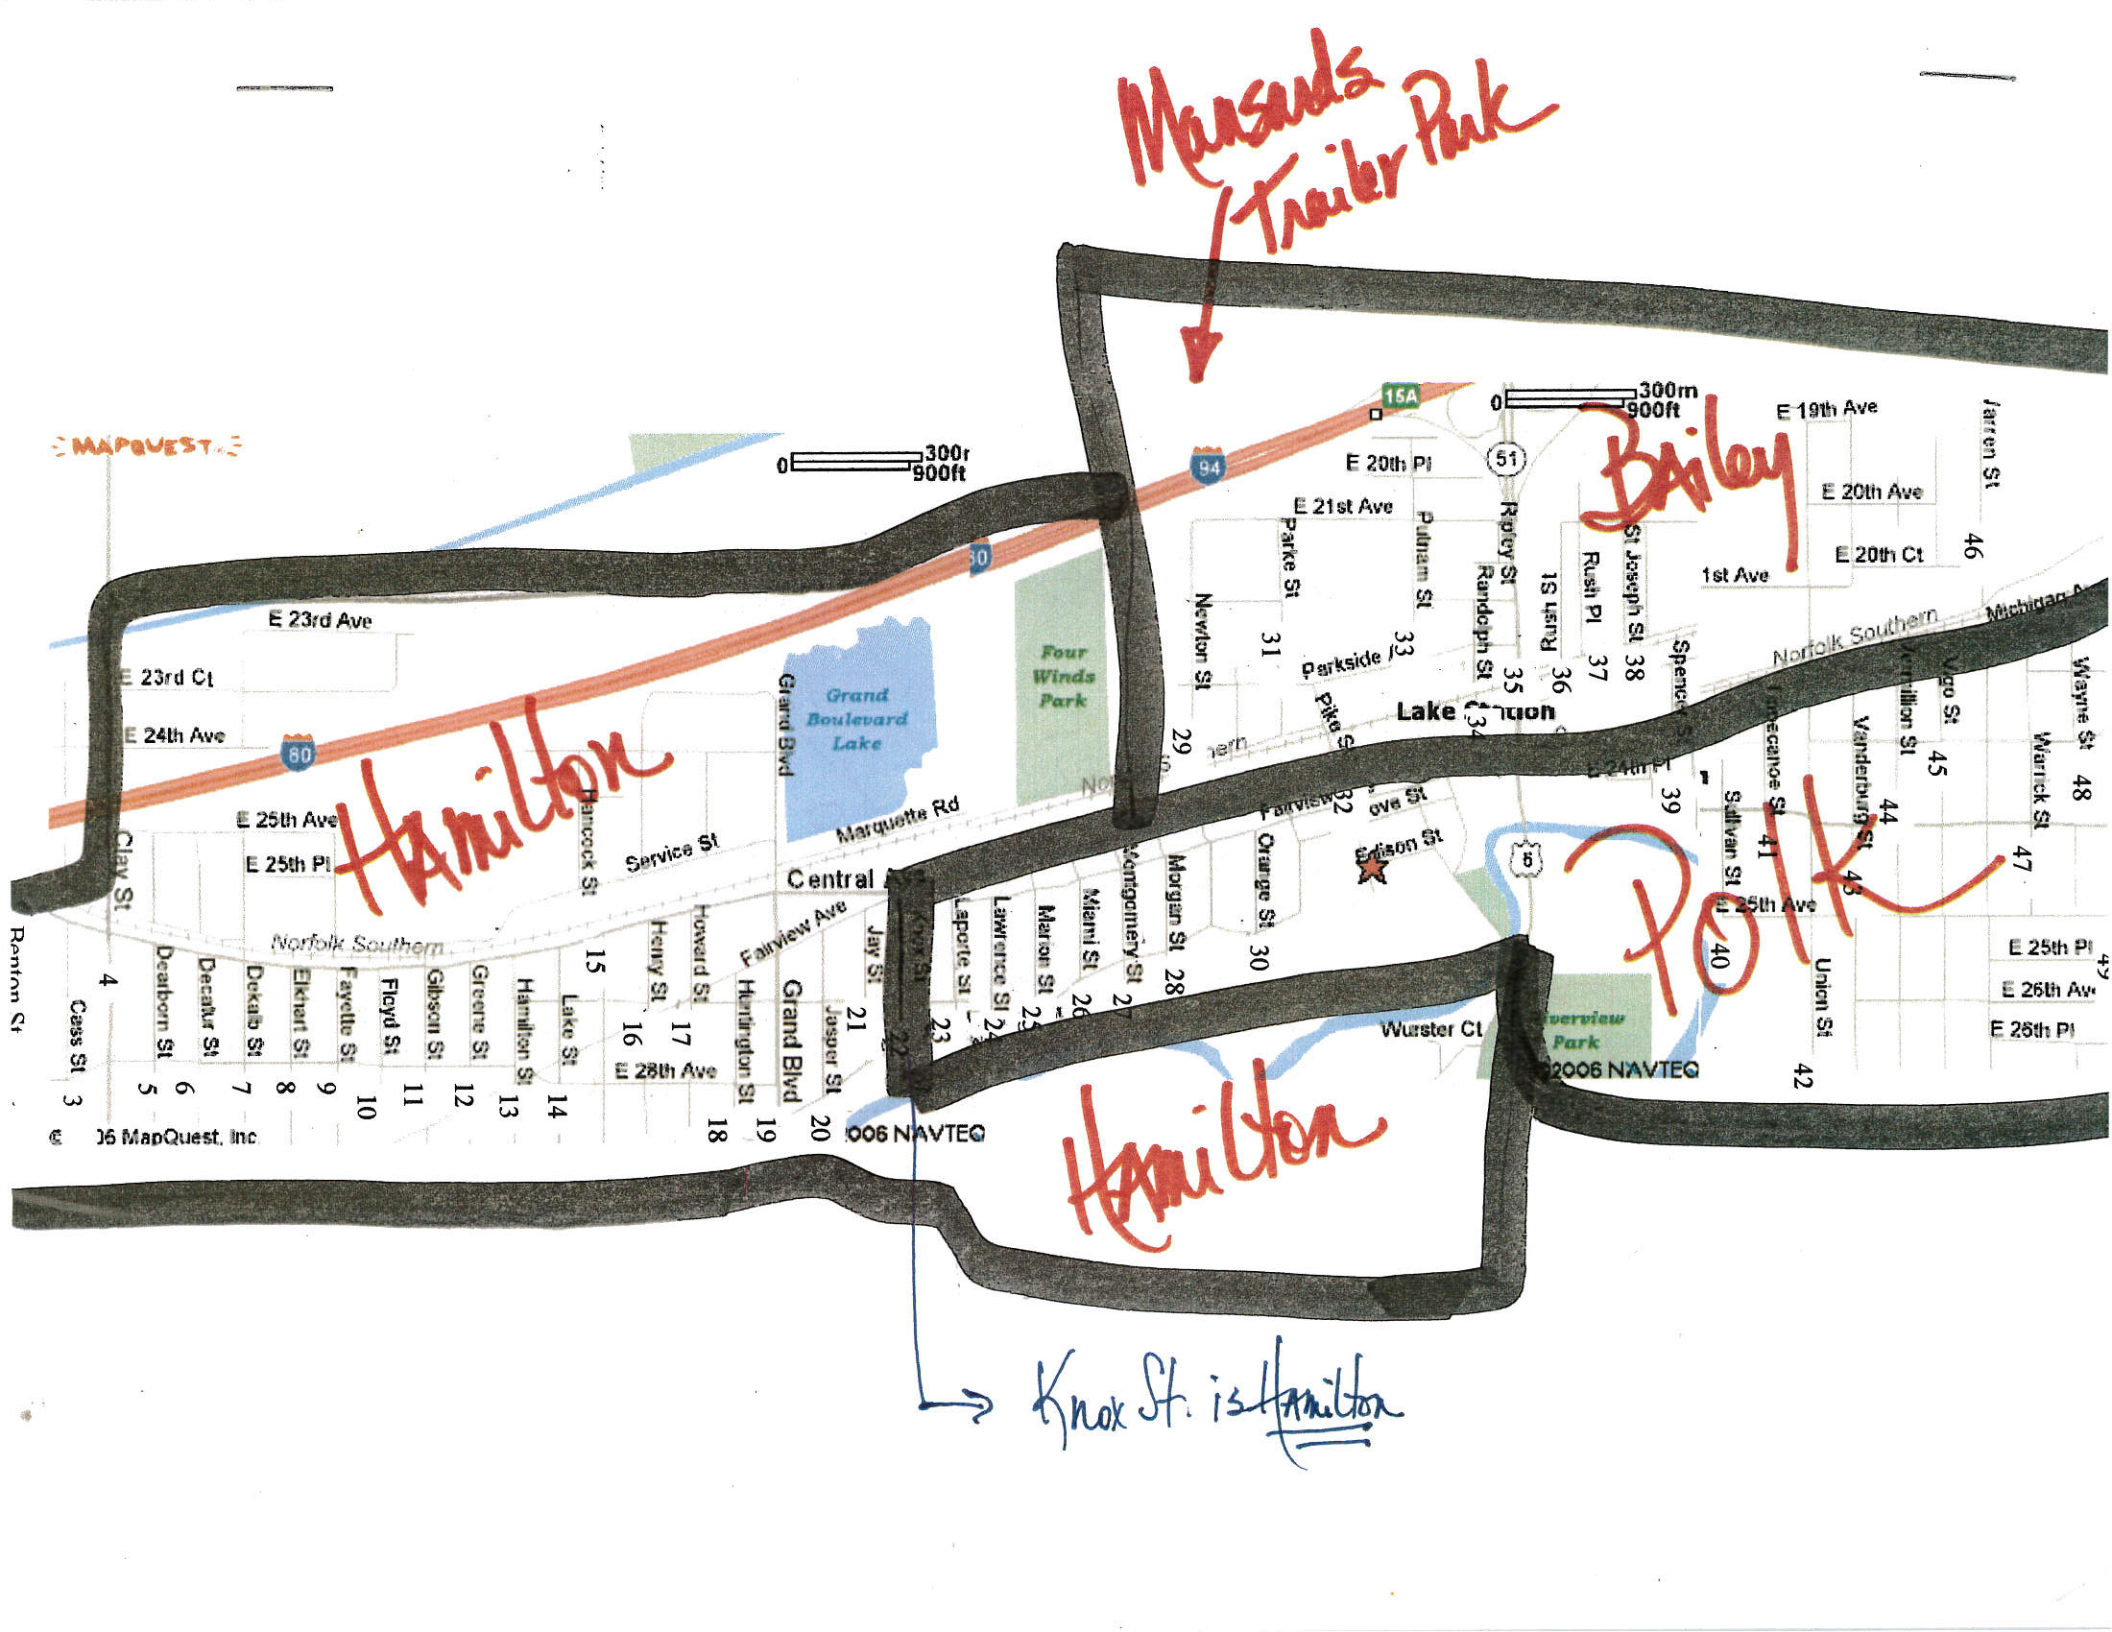

Mansards Trailer Park

MAPQUEST

300m  
900ft

300m  
900ft

Hamilton

Hamilton

POK

→ Knox St. is Hamilton

### **Bailey Elementary School Boundaries**

- North of Central Ave. to I-80-94
- East to County Line Rd.
- West to Newton St. North of Central Ave.
- Mansard's Trailer Park

### **Polk Elementary School Boundaries**

- South of Central Ave to 29<sup>th</sup> Ave.
- East to County Line Rd.
- West to LaPorte St.

### **Hamilton Elementary School Boundaries**

- Knox St. to Benton St. North and South of Central Ave.
- Route 51 to Grand Blvd
- Old Hobart Road South